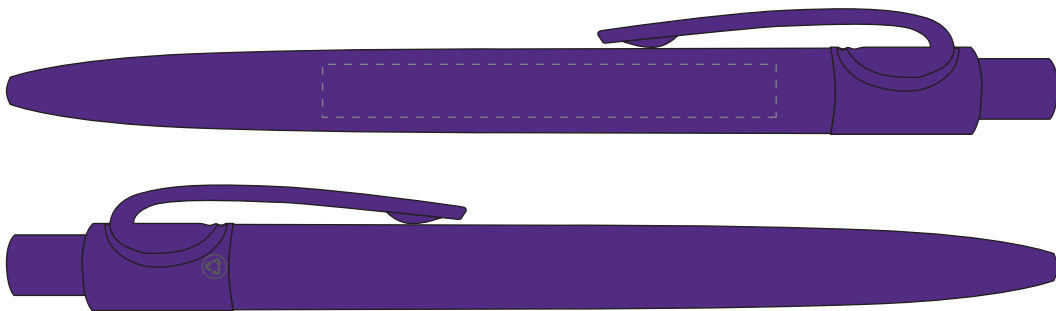

Your Ref:	Quantity:	Product Code: TPC000114
Our Ref:	Version: 1	Product Colour: PURPLE

PRINTING CONCERNS:**PRODUCT INFO:**

We stock this item in the following colours

**PANTONE REFERENCE(S)**

Full colour printing

ARTWORK SCALE 100%

ARTWORK SCALE 100%
Digital print area: 60mm x 7mm

The dashed line is to demonstrate print area and will not appear on your printed item

PLEASE NOTE:

- All colours including print and product are for visual purposes only and should not be regarded as the actual colour of the product and print.
- Some products may vary from batch to batch and may differ from previous orders.
- The colour and texture of a product can also have an effect on the final print colour.
- By approving this order we accept that you understand these terms.